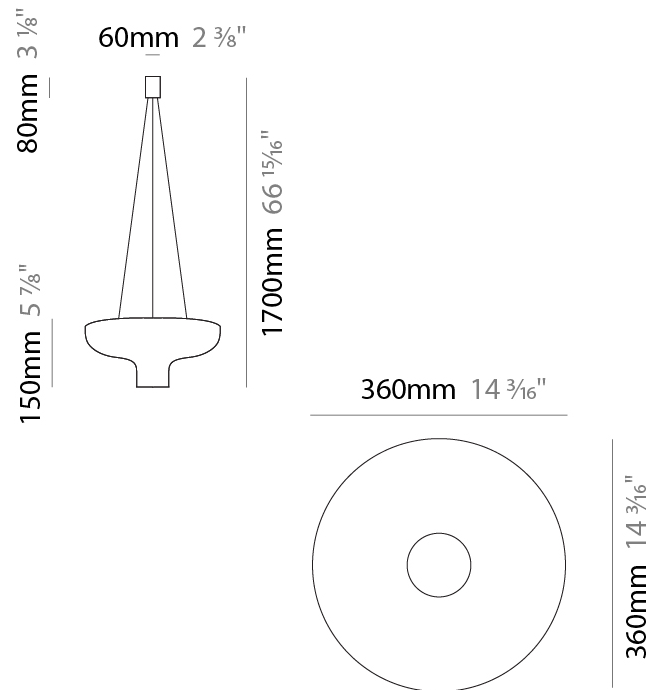

PROJECT	_____
TYPE	_____
SPECIFIER	_____
QUANTITY	_____
DATE	_____

DUETTO SUSPENSION

D41048-

base number   Finish
Options

1. To build a product code in our configurator select the specify button on the base model # product page
2. To build a manual product code on this datasheet choose from the options listed below in blue font and add the suffix to the base model #

GENERAL

Series: Duetto
Partner: Icone
Division: Design
Installation: Suspension
Product Type: Pendant
Mounting Location: Ceiling
Light Distribution: Direct / Indirect

PHYSICAL

Shape: Round
Diameter (mm): 360
Diameter (in): 14 ³/₁₆"
Height (mm): 150
Height (in): 5 ⁷/₈"
Max. Overall Height (mm): 1700
Max. Overall Height (in): 66 ¹⁵/₁₆"
Fixture Finish: WHI / WGF / BKW / BCL
Fixture Material: Aluminum

ELECTRICAL

Lamp Type: LED
Input Wattage (W): 15 / 20
Total Output Wattage (W): 12.8 / 17
Dimming: Electronic Low Voltage Dimming
Input Voltage (V): 120Vac Direct Line

LED

Color Temperature (°K): 3000
Nominal Lumen (lm): Dir 1275 / Ind 2200
CRI: >90 CRI
Lamp Life (hrs): 50000

OPTICAL

RATINGS AND CERTIFICATIONS

Certified By: Certified for North American Standards
IP rating: IP20