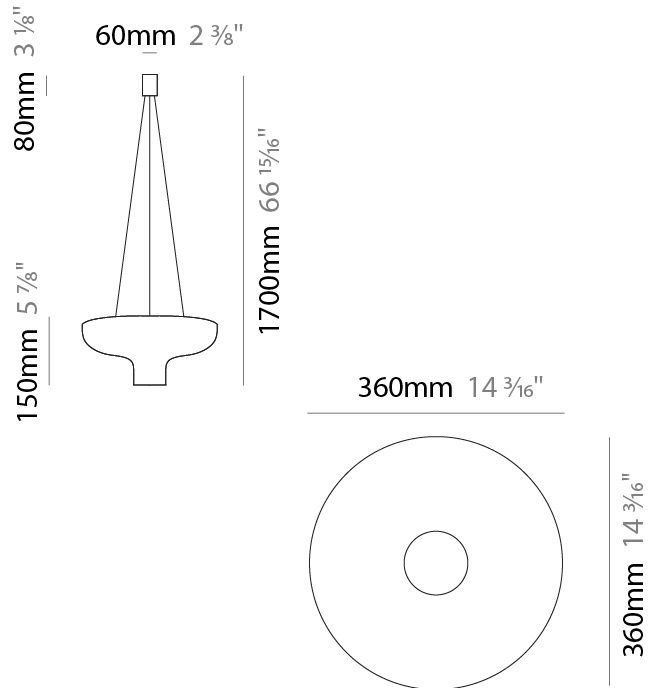

DUETTO SUSPENSION

D41048-

base number   Finish
Options

PROJECT	_____
TYPE	_____
SPECIFIER	_____
QUANTITY	_____
DATE	_____

1. To build a product code in our configurator select the specify button on the base model # product page
2. To build a manual product code on this datasheet choose from the options listed below in blue font and add the suffix to the base model #

GENERAL

Series: Duetto
Brand: Icone
Division: Design
Mounting Type: Suspension
Mounting Location: Ceiling
Subcategory: Pendant

PHYSICAL

Shape: Round
Diameter (mm): 360
Diameter (in): 14 ³/₁₆"
Height (mm): 150
Height (in): 5 ⁷/₈"
Max. Overall Height (mm): 1700
Max. Overall Height (in): 66 ¹⁵/₁₆"
Light Distribution: Direct / Indirect
Fixture Finish: WHI / WGF / BKW / BCL
Fixture Material: Aluminum

ELECTRICAL

Lamp Type: LED
Total Output Wattage (W): 15 / 20
Dimming: Electronic Low Voltage Dimming
Input Voltage (V): 120Vac Direct Line

LED

Color Temperature (°K): 3000
Nominal Lumen (lm): Dir 1275 / Ind 2200
CRI: >90 CRI

OPTICAL

RATINGS AND CERTIFICATIONS

Certified By: Certified for North American Standards
IP rating: IP20