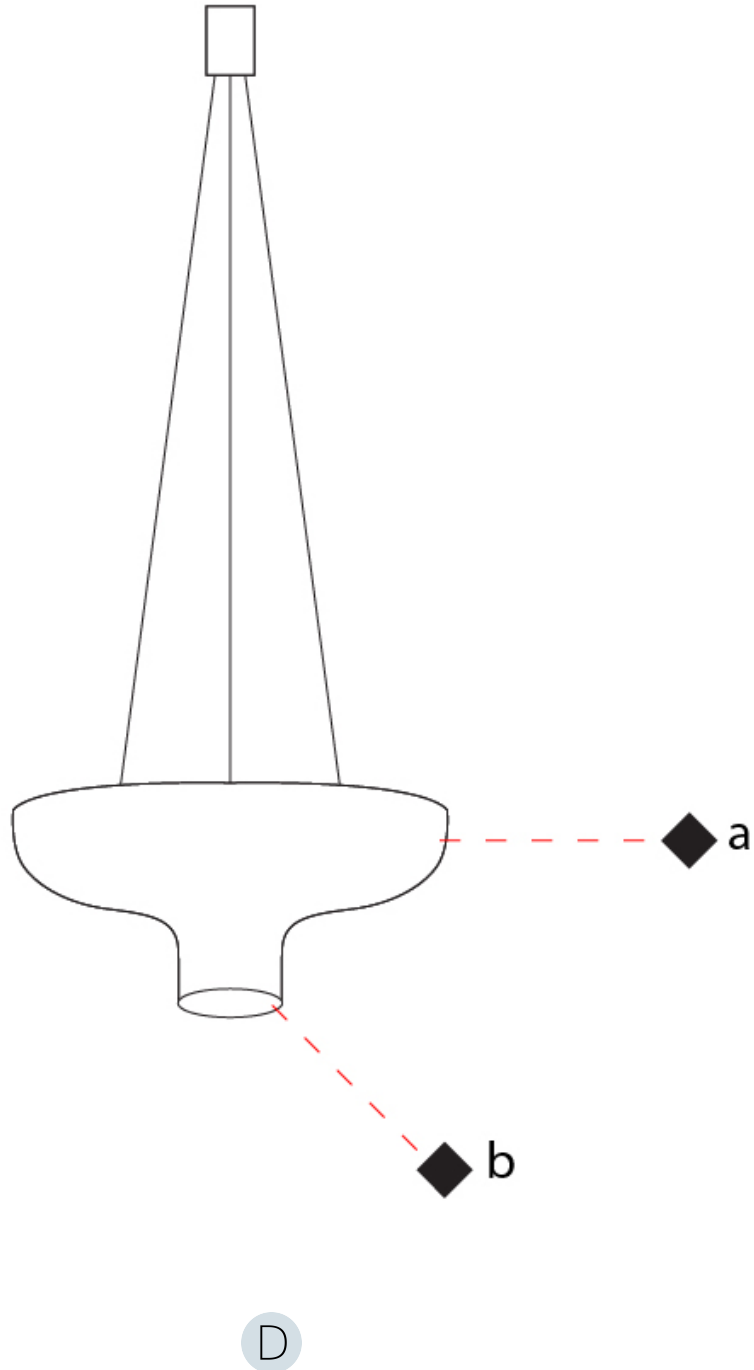

D41048-

PROJECT	_____
TYPE	_____
SPECIFIER	_____
QUANTITY	_____
DATE	_____